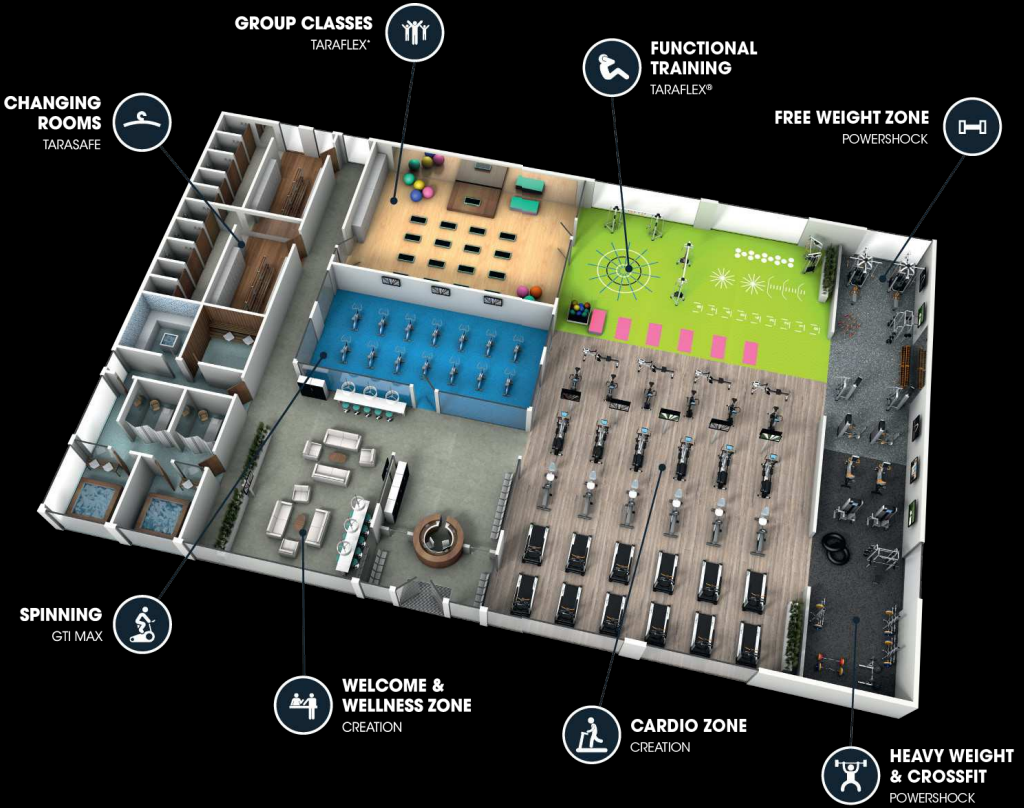

A solution for every area of the club