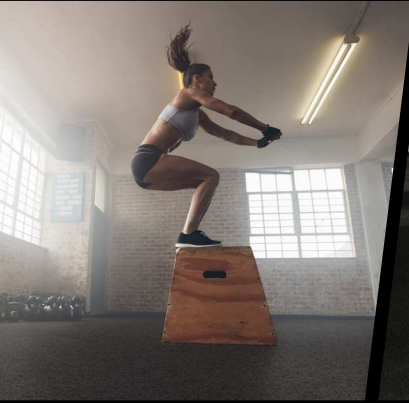

FITNESS FLOOR AND WALL SOLUTIONS

Gerflor[®]
the flooring group

Performance and design for the

Heavy garage

GTI MAX CONNECT
ORA

POWERSHOCK 100
STONE DARK GREY

CREATION 70
TOASTED WOOD CAFE

CREATION 70
OXYD PURE

Pop Icons

TARAFLEX
PINK

TARAFLEX
SPRING

GTI MAX CONNECT
SAPHIR

TARALAY IMPRESSION
ORANGE

The perfect fitness environment

Zen Style

CREATION 55
NORTH WOOD MACCHIATO