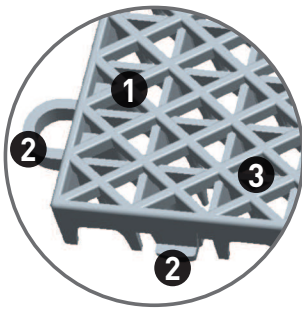

POWERGAME™

ENGINEERED FOR ATHLETES

Players develop their skills on a championship-tested surface that allows them to unleash their full potential. Sport Court delivers an unmatched combination of shock absorption, ball response, traction, and playability.

Hard courts increase injury risk for athletes.

Sport Court surfaces provide optimal comfort and protect athletes from overuse and stress injuries as well as reduce the likelihood of concussion and stress fractures.