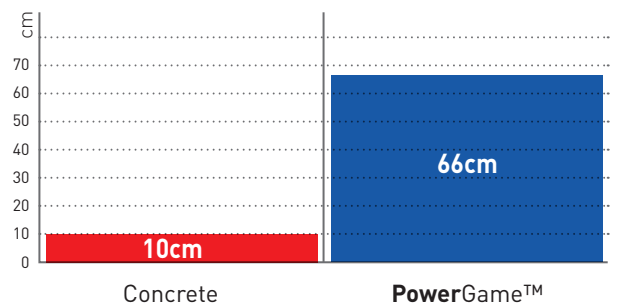

PowerGame™

Unparalleled safety for sports